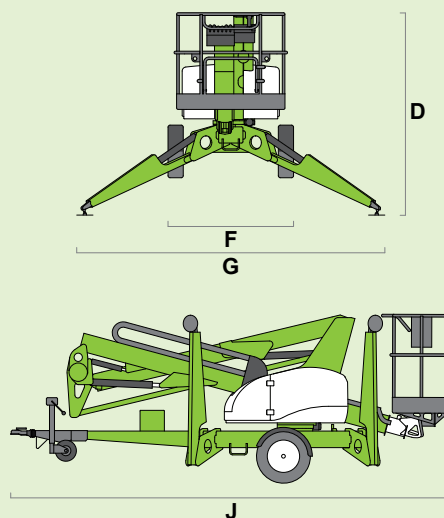

niftylift

150T

(A) 14.7m
48ft 6in

(B) 12.7m
42ft

(C) 7.55m
25ft

225kg
500lbs

1.4m x 0.7m
4ft 7in x 2ft 4in

(D) 2m
6ft 7in

(F) 1.6m
5ft 3in

(G) 3.8m
12ft 6in

(J) 5.55m
18ft 3in

1775kg
3915lbs

niftylift

Fingle Drive, Stonebridge
Milton Keynes, MK13 0ER
England, United Kingdom
+44 (0)1908 223456
sales@niftylift.com
www.niftylift.com