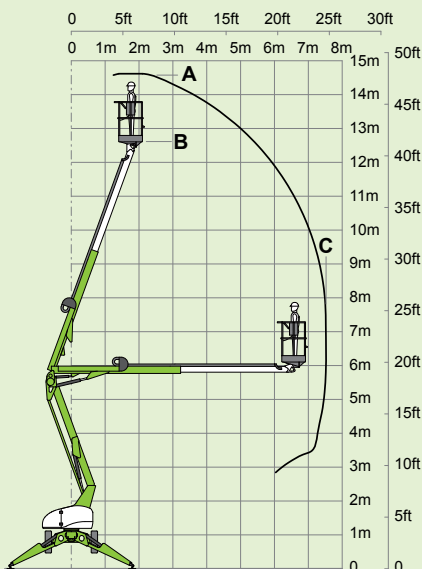

niftylift

150T

(A) 14.7m
48ft 6in

(B) 12.7m
42ft

(C) 7.55m
25ft

225kg
500lbs

1.4m x 0.7m
4ft 7in x 2ft 4in

(D) 2m
6ft 7in

(F) 1.6m
5ft 3in

(G) 3.8m
12ft 6in

(J) 5.55m
18ft 3in

1775kg
3915lbs

niftylift

Fingle Drive, Stonebridge
Milton Keynes, MK13 0ER
England, United Kingdom
+44 (0)1908 223456
sales@niftylift.com
www.niftylift.com